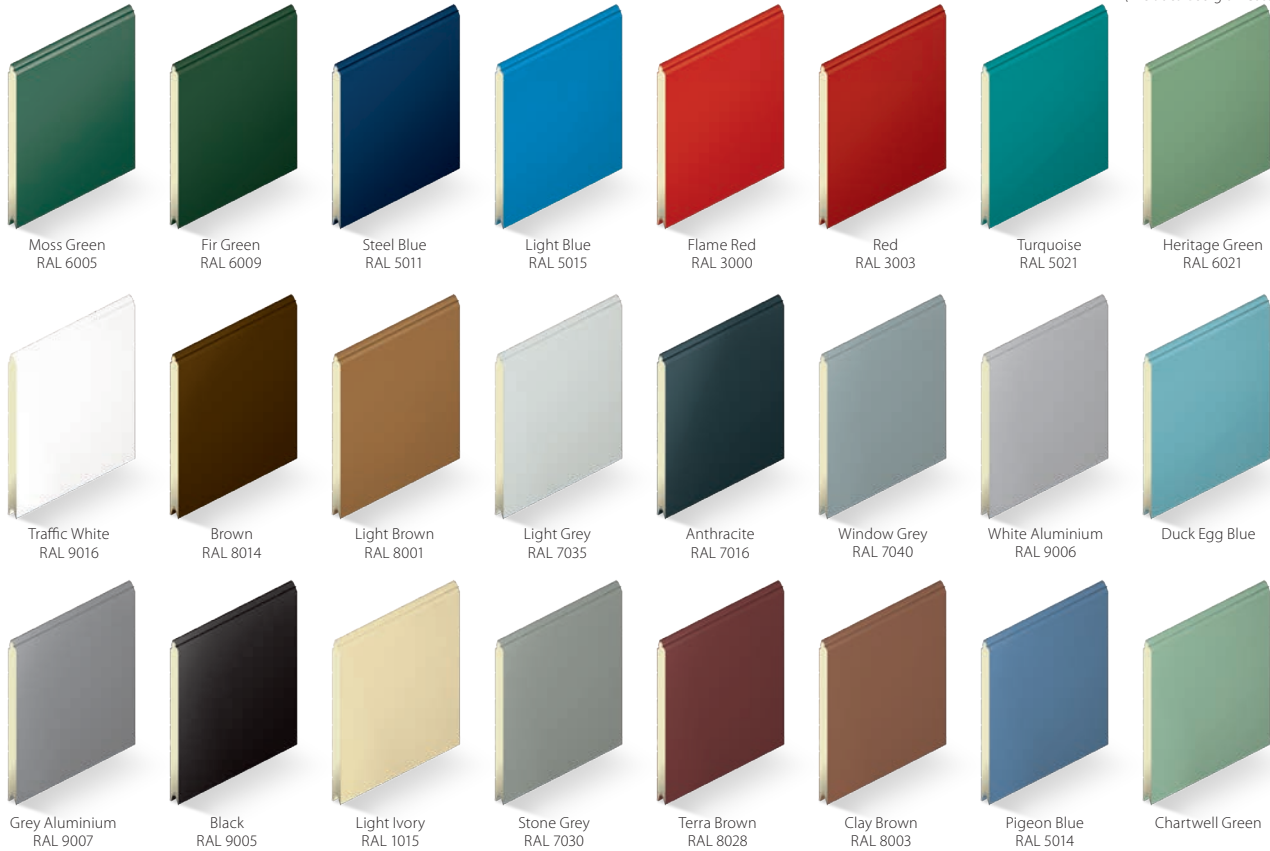

Georgian Cassette
(Embossed only)

Centre Ribbed

Ribbed

Un-Ribbed
(Smooth only)

2 Finish

Next, choose your finish. Whether you go for smooth or embossed, you'll love the finished look.

Smooth

Embossed

Free of Charge Colours

Standard Colours

Metallic Colours

Foiled Woodgrain
Only available in Centre Rib.

"I never realised there would be this much choice – I'm really impressed with how bespoke my door truly is."