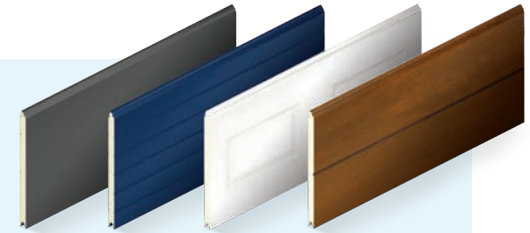

Make it Yours...in 6 easy steps

Every step of the build is down to you. Beginning with your own specific sizes and ending with your choice of colour, finish and accessories the end result will be completely unique.

1. 1 Fully bespoke sizing
2. 2 Choose from 4 panel types
3. 3 Choose from hundreds of colours
4. 4 Choose your finish from smooth or embossed
5. 5 Choose your accessories (windows and frames)
6. 6 Choose your operator