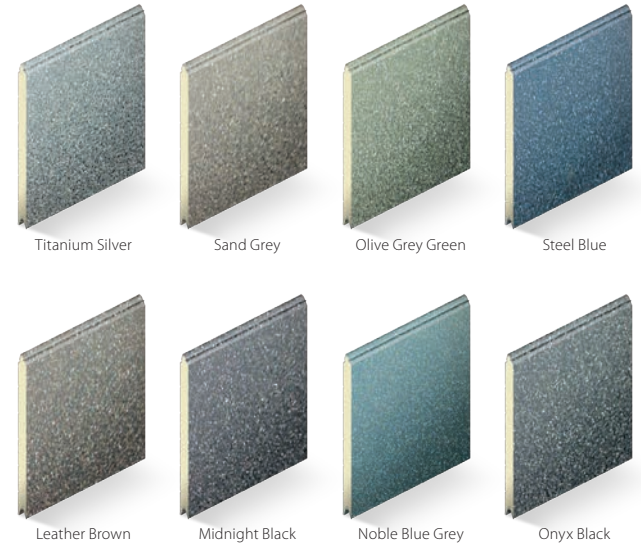

Georgian Cassette
(Embossed only)

Centre Ribbed

Ribbed

Un-Ribbed
(Smooth only)

2 Finish

Next, choose your finish. Whether you go for smooth or embossed, you'll love the finished look.

Smooth

Embossed

3 Colours

This is where you can truly create your ideal garage door. Available in any RAL colour or BS colour, SeceuroGlide Sectionals provide the opportunity to match your door to your windows, front door or even your car! Here are some of our most popular finishes, including our metallic colours.

Free of Charge Colours

Standard Colours

Metallic Colours

Foiled Woodgrain
Only available in Centre Rib.

"I never realised there would be this much choice – I'm really impressed with how bespoke my door truly is."